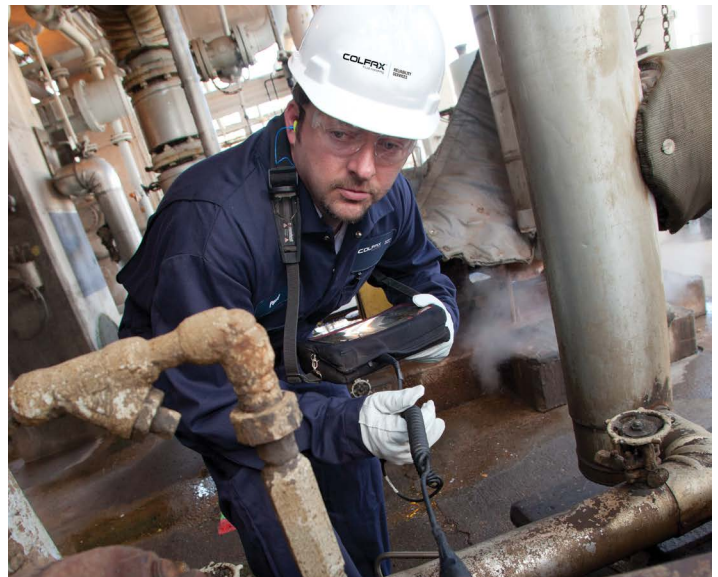

POINT OF LUBRICATION

LUBRICATION AND RELUBRICATION SUPPORT FOR OPTIMAL ROTATING EQUIPMENT PERFORMANCE AND LIFE

At Colfax Fluid Handling's Reliability Services, we understand the importance of delivering the right lubricant in the right amount to the right place at the right time. That's key to ensuring the life of your rotating equipment, as well as reliable performance at your facility.

Our Point of Lubrication services include a complete review of your facility's lubrication and relubrication methods and schedules. We review cycle times. And because it's imperative that you're using the proper lubricant – and at the right levels – we examine your lubrication practices for each piece of rotating equipment.

Maintaining the proper relubrication practices is just as important – ensuring that only clean oil is delivered in clean, properly maintained vessels or lube routes. We'll help your lubrication team identify potential issues by teaching them to recognize contamination by a lubricant's look or smell. The goal is to not only establish written

procedures, but to provide your staff with the experience and know-how to ensure that lubrication is done right, every time.

Point of Lubrication services from Reliability Services help you get on the right lubrication track and keep you there to make sure your facility is always Up and Running.